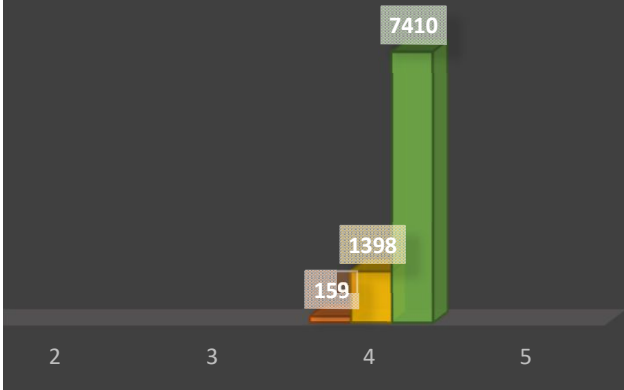

SONAI CIRCLE	
Fully or severely damaged	159
Partially damaged pucca house	1398
Partially damaged kuccha house	7410
TOTAL	8967

SONAI CIRCLE

Severely damaged ■ Partially damaged pucca house
■ Damaged kuccha house