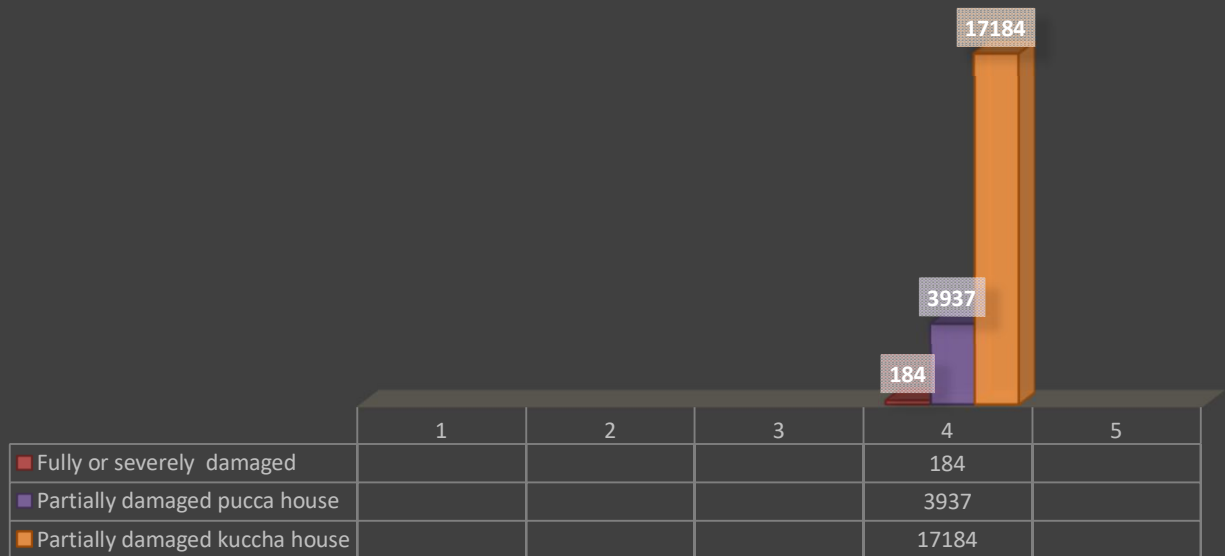

Fully or severely damaged	184
Partially damaged pucca house	3937
Partially damaged kuccha house	17184
TOTAL	21305

KATIGORAH CIRCLE

SL NO	DISTRICT	REVENUE CIRCLE	NAME OF BENEFICIARY	NORMATIVE TYPE	SDRF NORMS
1	CACHAR	KATIGORAH	Radhakrishna Adhikari	Fully or severely damaged	95100
2	CACHAR	KATIGORAH	Rina Begam Tapadar	Fully or severely damaged	95100
3	CACHAR	KATIGORAH	Niranjan Roy	Fully or severely damaged	95100
4	CACHAR	KATIGORAH	RANJITA ROY	Fully or severely damaged	95100
5	CACHAR	KATIGORAH	Swapna Nomosudra	Fully or severely damaged	95100
6	CACHAR	KATIGORAH	Tumpa Namasudra	Fully or severely damaged	95100
7	CACHAR	KATIGORAH	JHUMA NAMASUDRA	Fully or severely damaged	95100
8	CACHAR	KATIGORAH	KALAN NAMASUDRA	Fully or severely damaged	95100
9	CACHAR	KATIGORAH	SHIKHA RANI ROY	Fully or severely damaged	95100
10	CACHAR	KATIGORAH	ABUL FARAH MD IQBAL KHAN	Fully or severely damaged	95100
11	CACHAR	KATIGORAH	SURAB UDDIN	Fully or severely damaged	95100
12	CACHAR	KATIGORAH	FARUL AHMED	Fully or severely damaged	95100
13	CACHAR	KATIGORAH	JAYAHIR AHMED	Fully or severely damaged	95100
14	CACHAR	KATIGORAH	LALMOTI BEGUM	Fully or severely damaged	95100
15	CACHAR	KATIGORAH	SHAYNA BEGOM	Fully or severely damaged	95100
16	CACHAR	KATIGORAH	ABDUL KAIYUM	Fully or severely damaged	95100
17	CACHAR	KATIGORAH	AJIDUN NESSA	Fully or severely damaged	95100
18	CACHAR	KATIGORAH	AFJAL HUSSAIN	Fully or severely damaged	95100
19	CACHAR	KATIGORAH	JAMAL UDDIN	Fully or severely damaged	95100